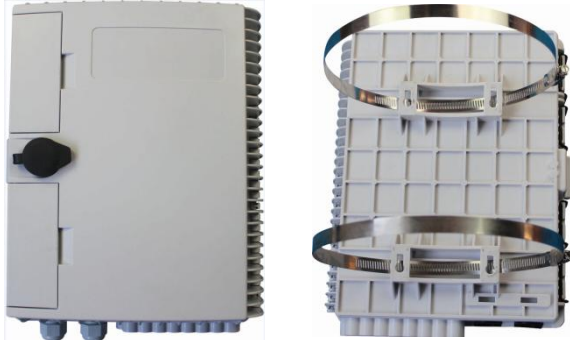

DIGITUS® Fiber Optical Termination Box for 16x SC Simplex, LC Duplex

✓ Anti-UV

✓ Waterproof

✓ Up to 16 FTTH drops

✓ 16x SC Simplex, 16x LC Duplex

Abstract

DIGITUS® Fiber Optical Termination Box for 16x SC Simplex, LC Duplex, 16 splices, color grey (RAL 7035)

Features

- Accommodate 1x 8-1x16 PLC-Splitter
- Anti-UV (ultra violet)
- Waterproof
- Up to 16 FTTH drops
- 2 inlet ports, 16 outlet ports
- Accommodate SC/LC adapter
- Applicable for wall mounting, indoor or outdoor
- Dimensions (HxWxD): 100x236x315 mm
- Cable ports: 2 cable gland: each port for 1 cable with max. 12 mm; 16 drop cable ports
- Spliced fiber storage capacity: 16 splices
- Adapter capacity: 16x SC Simplex adapters

Product Overview

The item "DN-9688016" from DIGITUS® Professional is a termination box which is waterproof and anti-UV. It is suitable for up to 16 splices and can be applied indoor or outdoor via wall mounting.