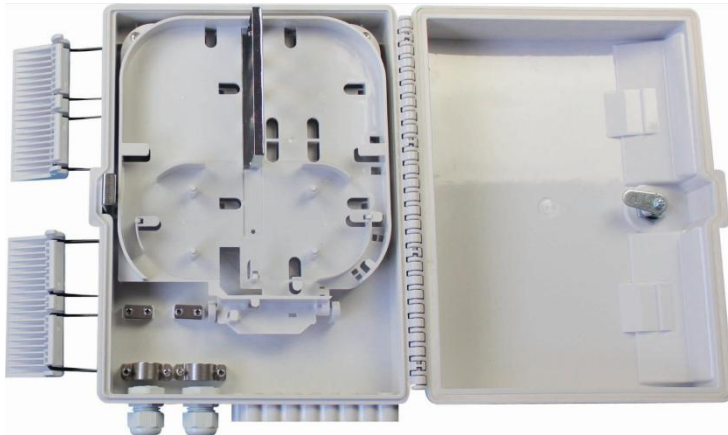

Product Images

Product Number Information

DN-9688016   Fiber Optical Termination Box for 16x SC/SX, 16x LC/DX, 16 splices, 100x236x315 mm,
color grey (RAL 7035)